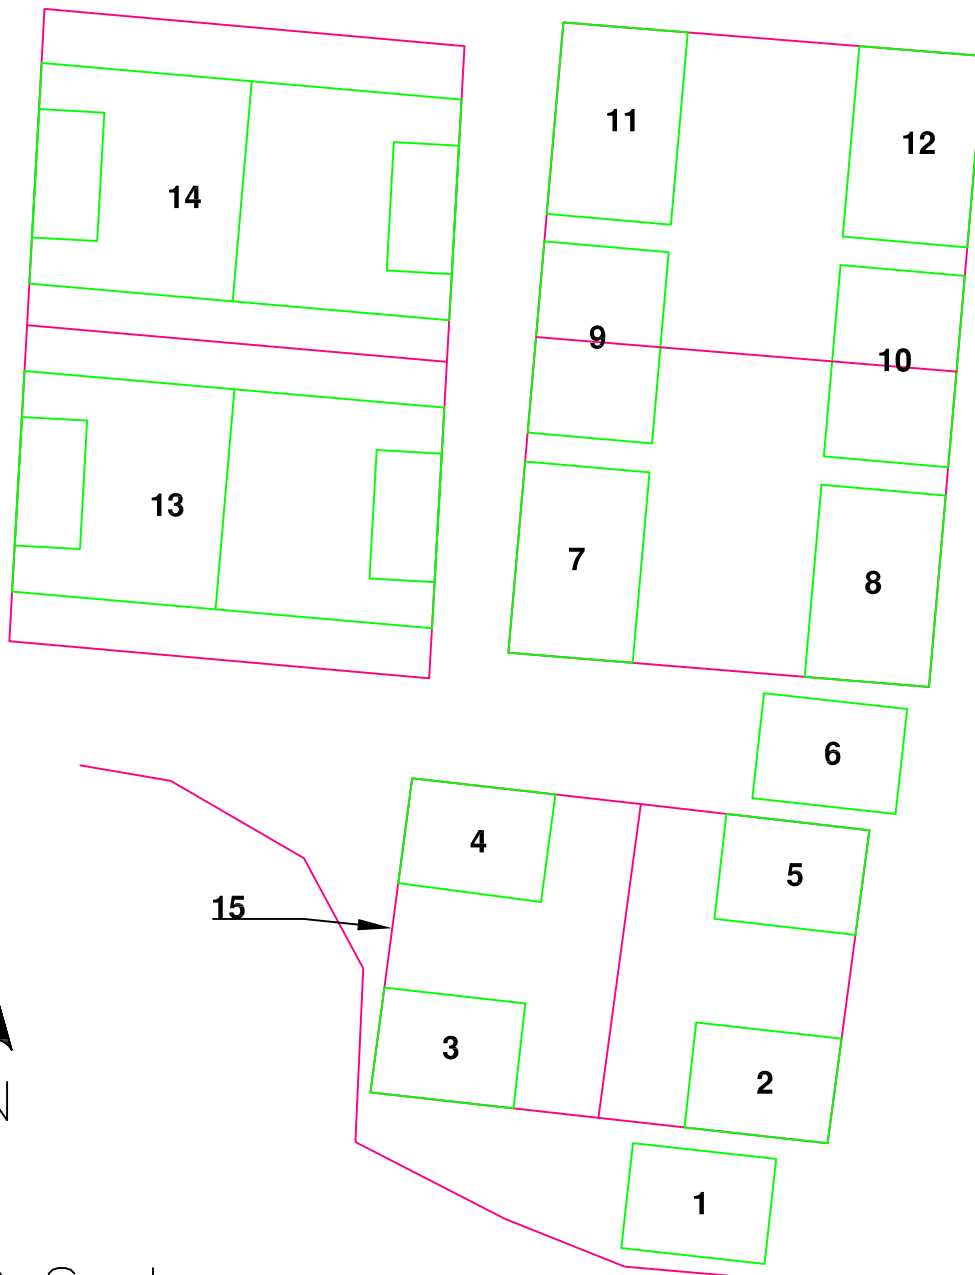

Microstriker Soccer Field Layout Spring 2010

1:100 Scale